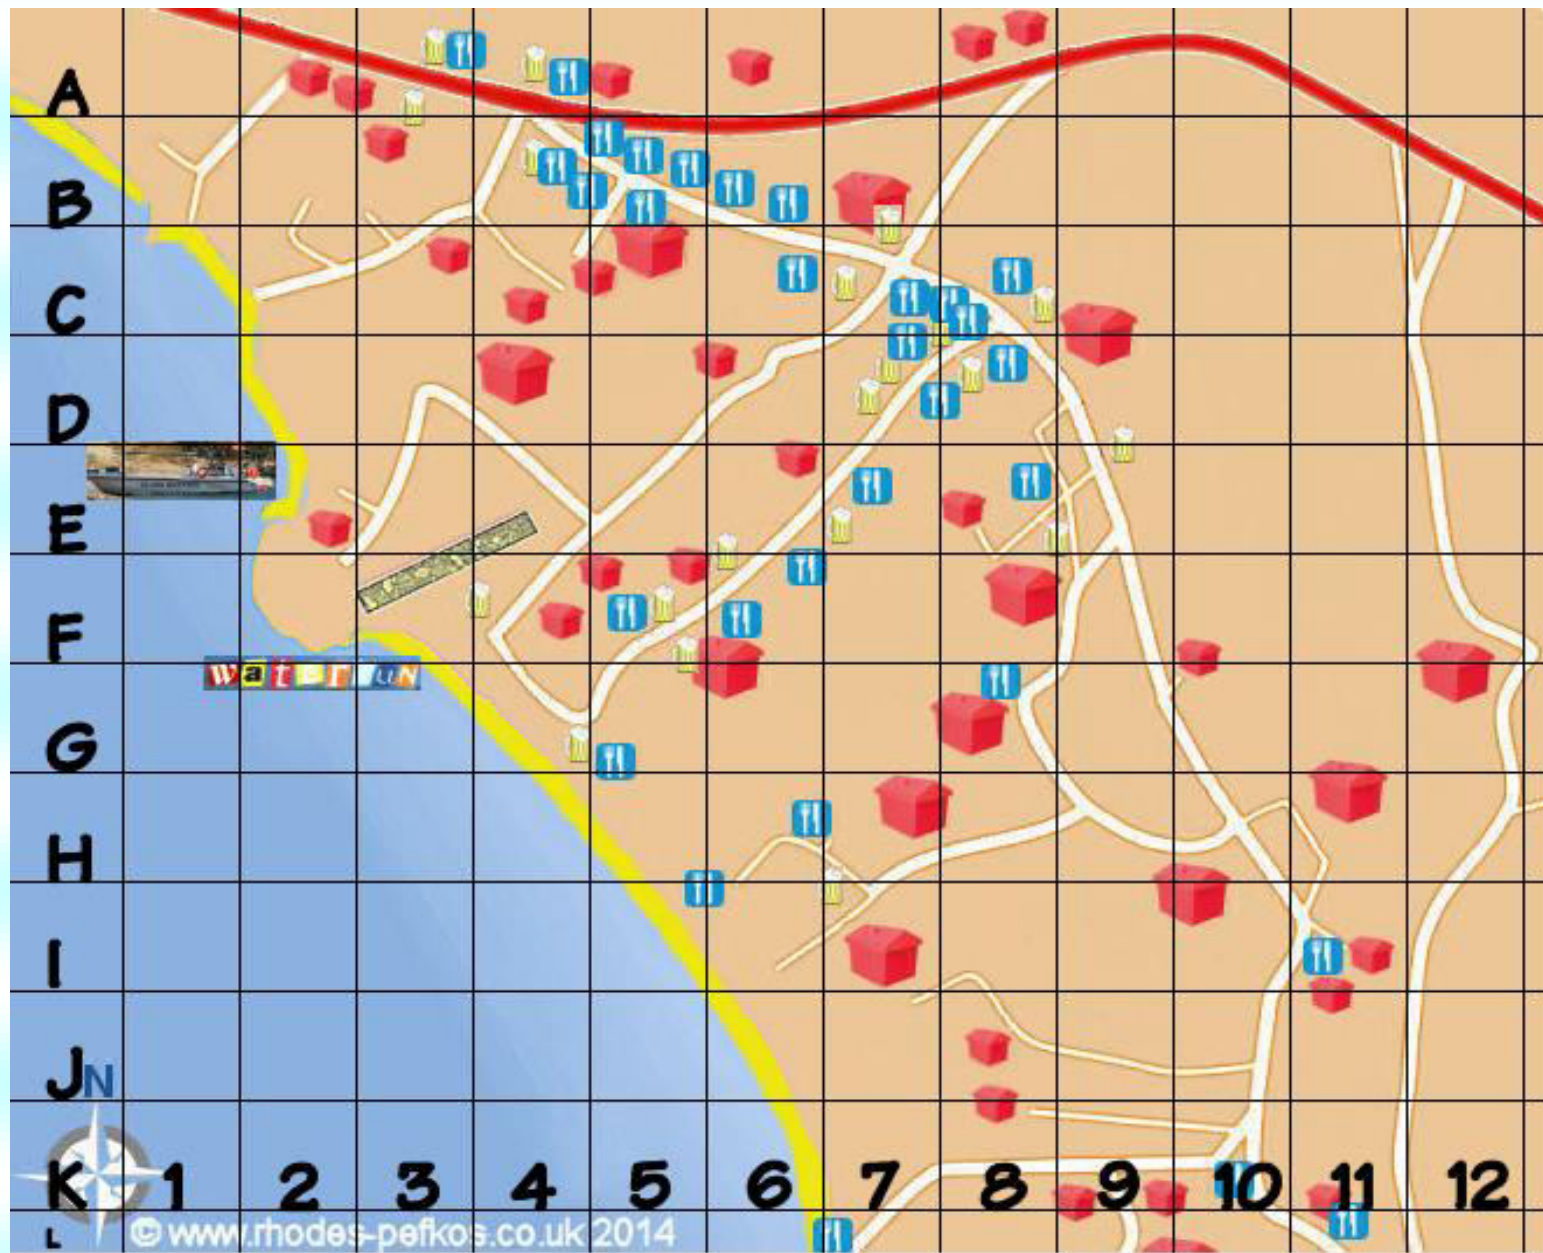

Map of Pefkos

Rhodes

PEFKOS

We've put this map together to help you enjoy your holiday in Pefkos. We've walked it and believe it to be accurate, but if anything's moved since we last checked please let us know - admin@rhodespefkos.com

Map of Pefkos- Alphabetical

Akanthos	E7	Glass Bottom Boat	E2	Pefkos Gardens	I10
Alexandras	D7	Georges Restaurant	C7	Pefkos Gardens	I10
Amfitriti	D4	Glass Bottom Boat	E2	Pefkos View	A8
				Pefkos Village	
Angel Bar	E9	Hellas	B5	Resort	L10
Angela Studios	F5	Island Blue	G8	Pefkos Waterfun	G2
Anixis Taverna	I11	Jasmine	C7	Peoples Bar	F5
Anthi Maria	E2	Karpathios	A6	Peperoncino	B6
Apostolis Studios	J11	Kavos Restaurant	L7	Philosophia	I5
Artimis Garden Restaurant	B6	Kouros Studios	A2	Roumeli No4	C8
Caprice Bar	B7	Kyma Restaurant	G5	Shanghai Taj Mahal	A4
Cavos Pefkos	D7	La Piazza	A3	Sifis Studios	J8
Chrysanthi Apartments	C5	Lee Beach Bar	G4	Smile Restaurant	E8
Coloma Studios	F10	Lemon Tree Apartments	F5	Spitaki	B5
Courtyard Restaurant	H6	Lia Matina	E8	Stella Hotel	B7
Dama Dama	F6	Lia Studios	I11	Stella View	A8
Eclipse Bar	A3	Lindia Thalassa	I7	Summer Memories	C5
Eleni Apartments	K11	Maria Apartments	E6	Sunset Creperie	I7
Eleni Restaurant	L11	Marianthi	A5	Terpsis	B5
Elia Restaurant	G8	Mary & Gina	D7	Thalia Hotel	F8
Enigma	D8	Med Bar	A3	The Greek House	F5
Evi Studios	B3	Meltemi	F6	The Pub	D7
Filoxenia Studios	K9	Nikolas Taverna	K10	The Rock Bar	A4
Finas Hotel	H11	Nostalgia	C8	The Rock Garden	E9
Flavia	C6	Oasis Pool Bar	F5	Tsambika Studios	C3
Flyers Bar	F4	P&G	B4	Two Brothers	B5
Fuse Too	E7	Palm Bar	C8	Villa Irini	C4
George Beach Studios	K8	Pan Di Capo	D8	Villa Tsambika	F4
George Studios	D6	Pefki Islands	H7	Yannis Studios	K9
George Studios and Apts	A2	Pefkos Beach Hotel	D9	Ziakis Studios	G12
Georges Restaurant	C7	Pefkos by Night	B4	Zorbas	C8